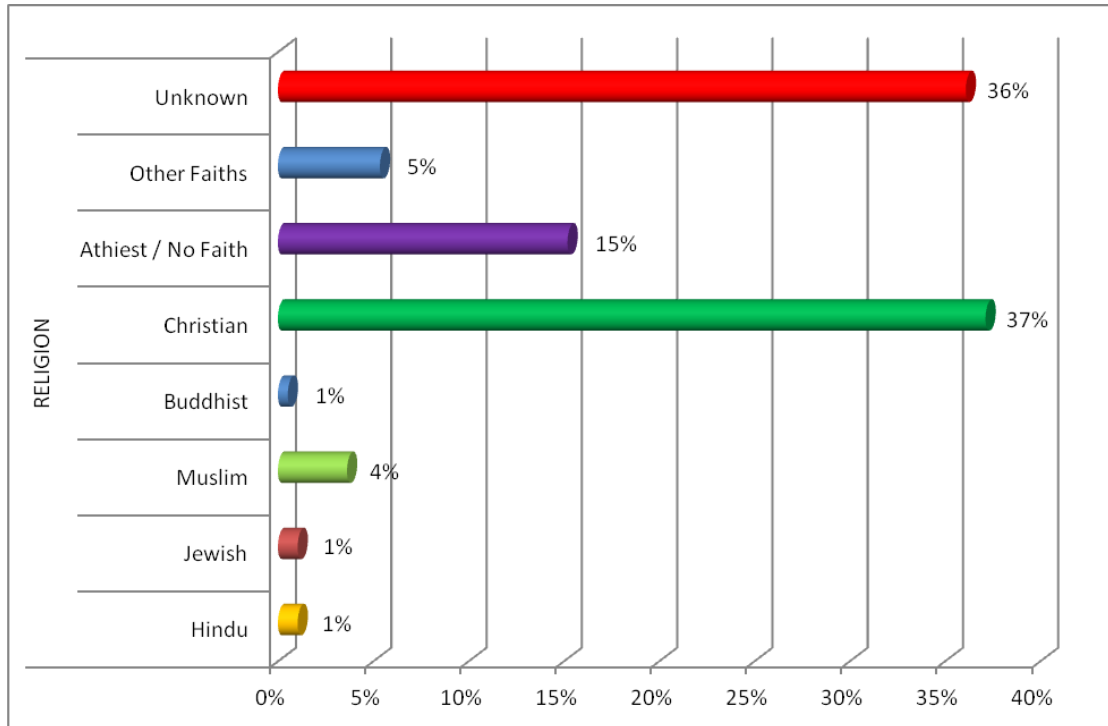

LEWISHAM COLLEGE DIVERSITY STATISTICS

31 DECEMBER 2011

TOTAL EMPLOYEES: 579

Age

Disability

Ethnicity

Gender

Religion

Sexual Orientation