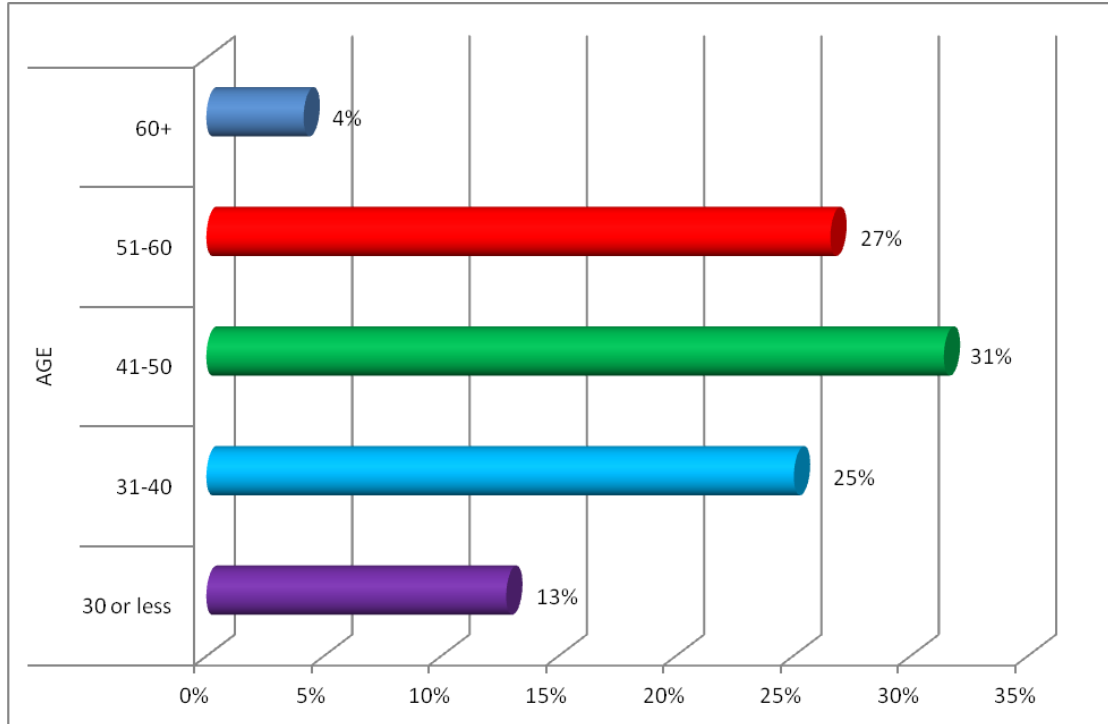

LEWISHAM COLLEGE DIVERSITY STATISTICS

31 DECEMBER 2011

TOTAL EMPLOYEES: 579

Age

Disability

Ethnicity

Gender

Religion

Sexual Orientation