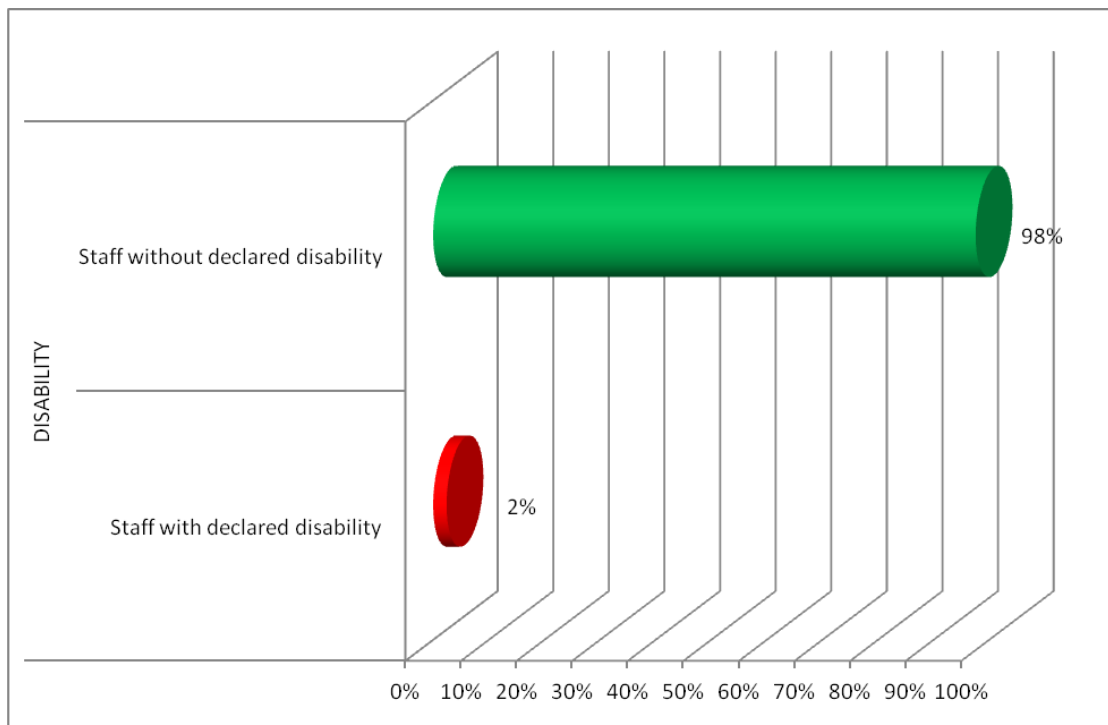

LEWISHAM COLLEGE DIVERSITY STATISTICS

31 DECEMBER 2011

TOTAL EMPLOYEES: 579

Age

Disability

Ethnicity

Gender

Religion

Sexual Orientation