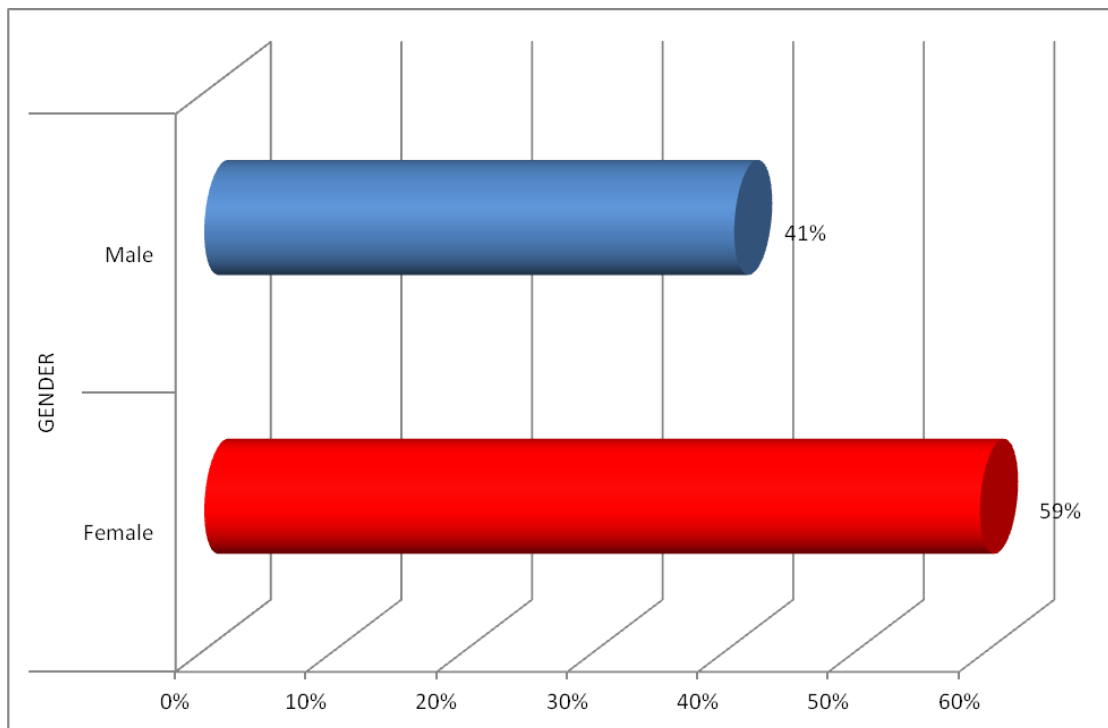

LEWISHAM COLLEGE DIVERSITY STATISTICS

31 DECEMBER 2011

TOTAL EMPLOYEES: 579

Age

Disability

Ethnicity

Gender

Religion

Sexual Orientation