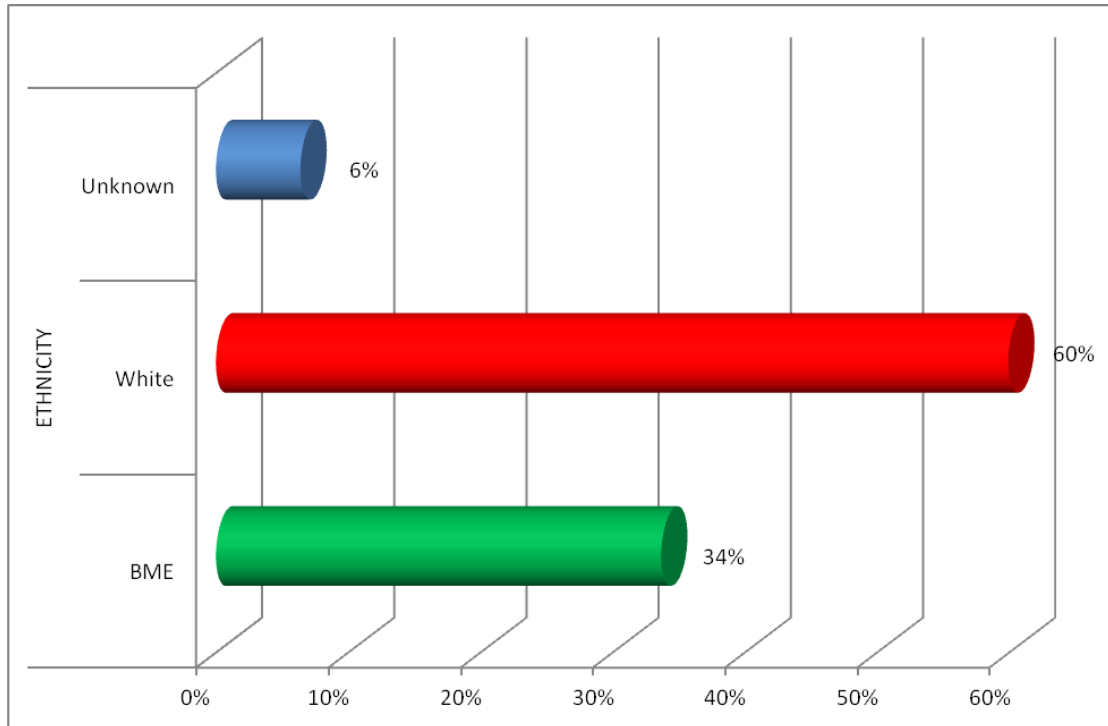

LEWISHAM COLLEGE DIVERSITY STATISTICS

31 DECEMBER 2011

TOTAL EMPLOYEES: 579

Age

Disability

Ethnicity

Gender

Religion

Sexual Orientation